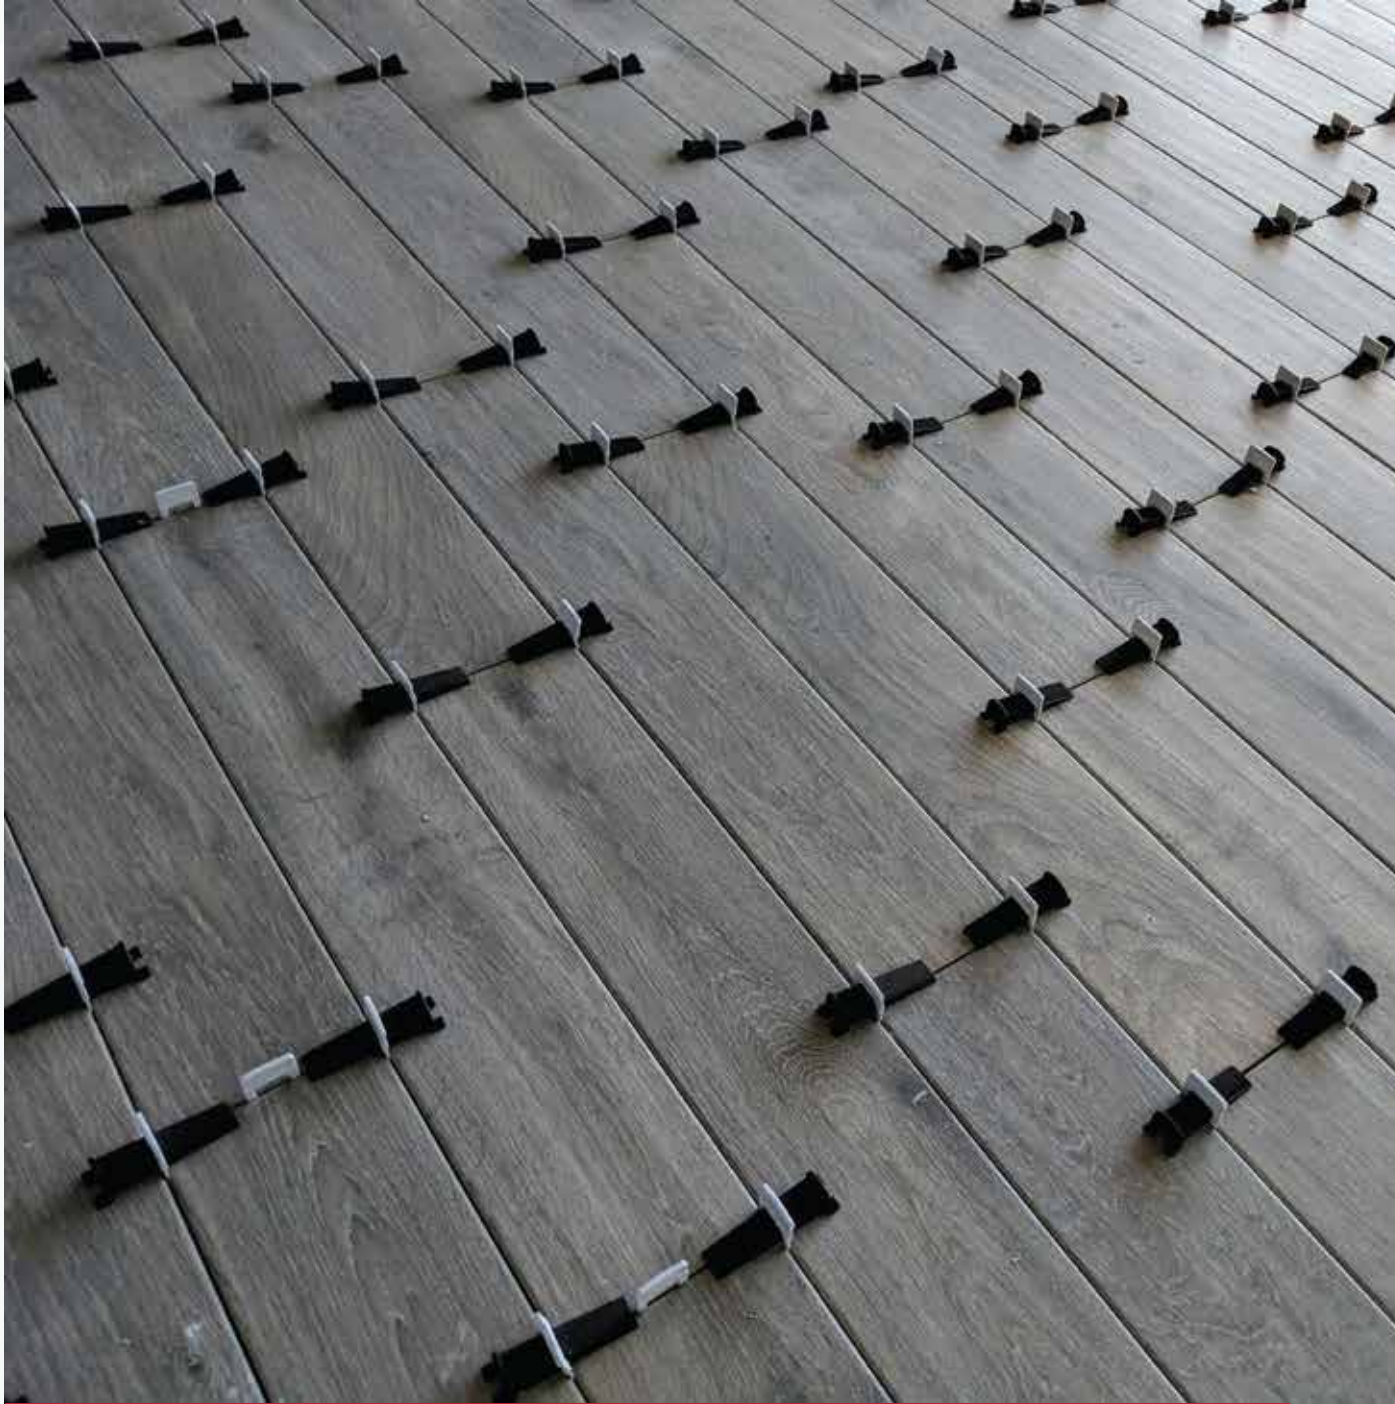

**SHC** سيراميك الشهاب  
ALSHEHAB CERAMICA

📞 17413641

**TILE LEVELING SYSTEM**

*Products* 

BHD 3.960

Tile Leveling System Plier

BHD 0.440

69 Perforated Tile Spacer

BHD 0.495

67 Straight Tile Spacer

BHD 1.925

Tile Leveling System Clips

BHD 1.485

Tile Leveling System Clips