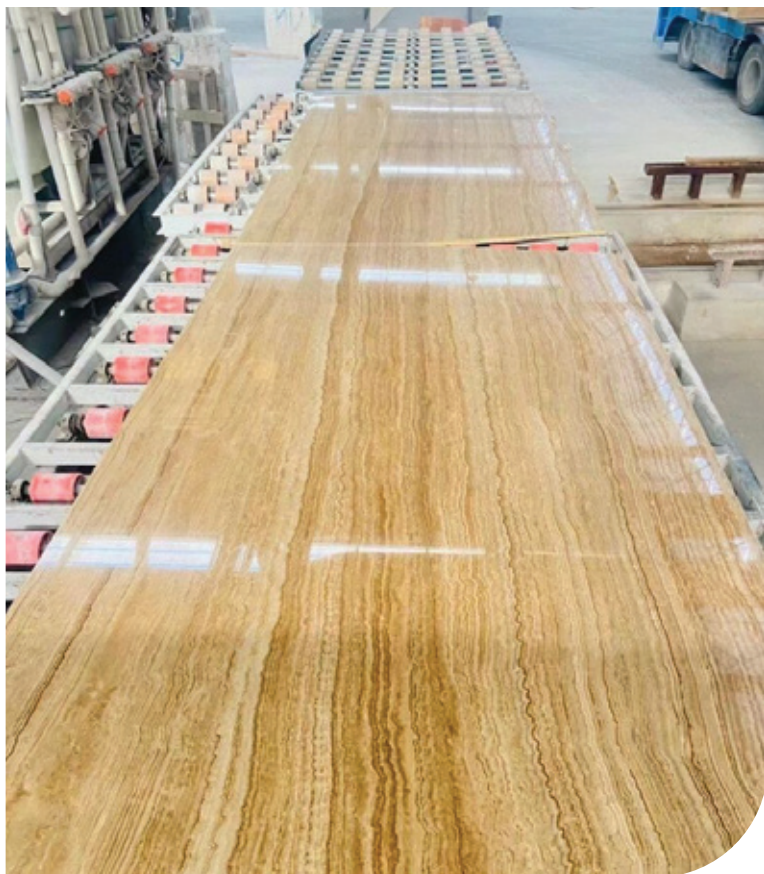

SMG

Yellow Travertine

Marble | Iran