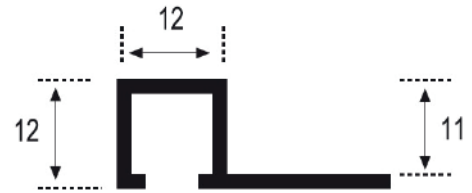

SHC

سيراميك الشهاب
ALSHEHAB CERAMICA

PACKING 50 PIECES PER BOX
LENGTH: 2,60 M

STAINLESS STEEL LC-15 BRUSHED

SHC

سيراميك الشهاب
ALSHEHAB CERAMICA

PACKING 40 PIECES PER BOX
LENGTH: 2,50 M

ALUMINIUM SQUARE 11 MATT BLACK

سيراميك الشهاب
ALSHEHAB CERAMICA

PACKING 50 PIECES PER BOX
LENGTH: 2,60 M

**ALUMINIUM PROFILE SQUARE 11
GRANILLA 4**

**سيراميك الشهاب
ALSHEHAB CERAMICA**

PACKING 50 PIECES PER BOX
LENGTH: 2,60 M