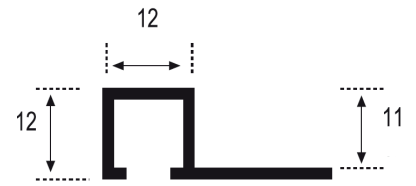

SHC

سيراميك الشهاب
ALSHEHAB CERAMICA

PACKING 50 PIECES PER BOX
LENGTH: 2,60 M

ALUMINIUM PROFILE CLASSIC 12,5
GRANILLA 2

SHC

سيراميك الشهاب
ALSHEHAB CERAMICA

PACKING 50 PIECES PER BOX
LENGTH: 2,60 M

**ALUMINIUM PROFILE CLASSIC 12,5
GRANILLA 4**

SHC

**سيراميك الشهاب
ALSHEHAB CERAMICA**

PACKING 50 PIECES PER BOX
LENGTH: 2,60 M

STAINLESS STEEL LC-05 BRUSHED

SHC

سيراميك الشهاب
ALSHEHAB CERAMICA

PACKING 50 PIECES PER BOX
LENGTH: 2,50 M

ALUMINIUM STRAIGHT 12 MATT BLACK

SHC

سيراميك الشهاب
ALSHEHAB CERAMICA

PACKING 50 PIECES PER BOX
LENGTH: 2,60 M

STAINLESS STEEL LC-15 BRUSHED

SHC

سيراميك الشهاب
ALSHEHAB CERAMICA

PACKING 40 PIECES PER BOX
LENGTH: 2,50 M

ALUMINIUM SQUARE 11 MATT BLACK

سيراميك الشهاب
ALSHEHAB CERAMICA

PACKING 50 PIECES PER BOX
LENGTH: 2,60 M

**ALUMINIUM PROFILE SQUARE 11
GRANILLA 4**

**سيراميك الشهاب
ALSHEHAB CERAMICA**

PACKING 50 PIECES PER BOX
LENGTH: 2,60 M